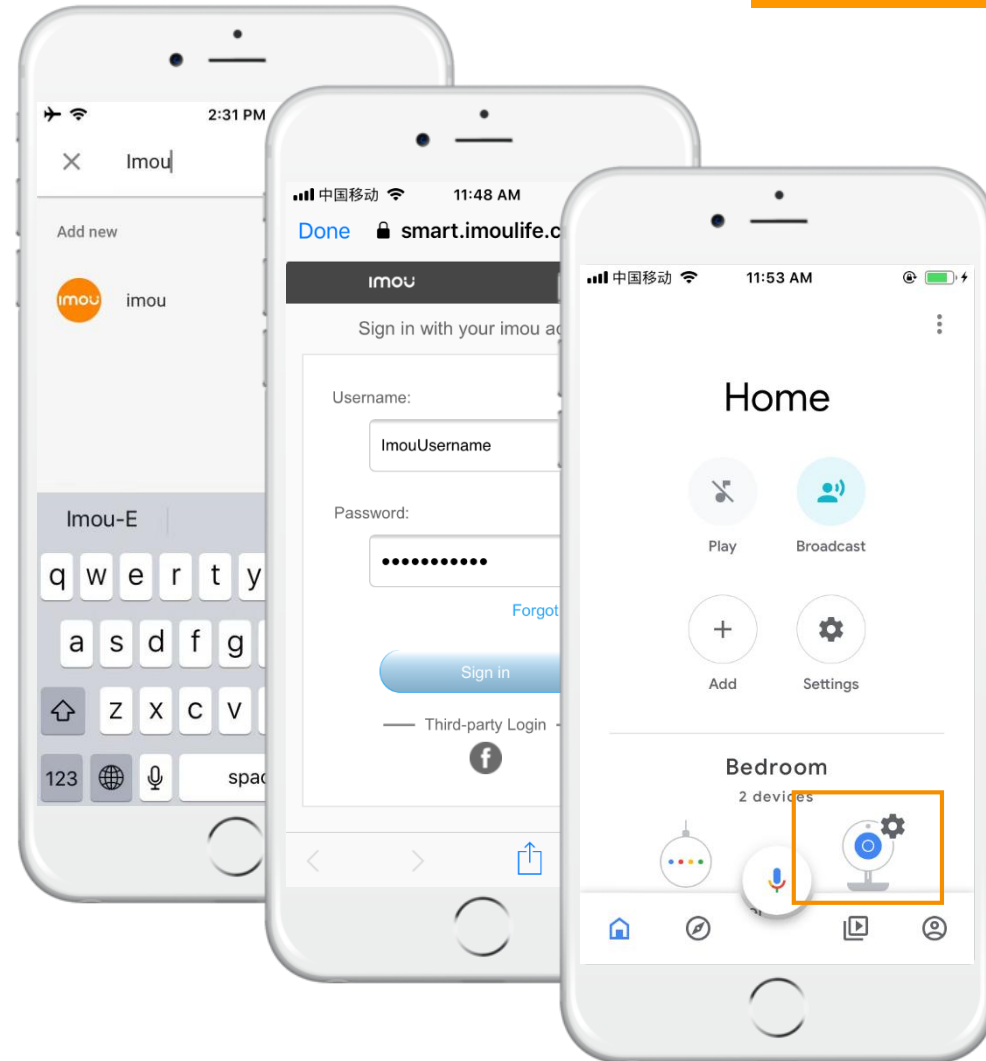

[* Click here for instructional video](#)

Google Home App

Set up Your Google Home

Download and install the Google Home app, linked your Google account and set up your Google Home device*.

Google Home app

For iOS

For Android

* [More about how to set up](#)

Link Imou Smart Service

From the Google Home app, go to home menu and tap **Add** , choose **Set up device**  **> Works with Google**

Find and link **Imou** smart home service, login with your Imou account.

Keep continuing through the setup assistance to setup your Imou device.

03. Things to Try

Voice Commands to Free Your Hands

Once connected, tell the Google Assistant *

“Hey Google, show me the **Office camera**”

“Hey Google, show me the **Office camera on Bedroom TV**”

“Hey Google, what is on my **Office camera**?”

“Hey Google, **stop**”

* Check attached Excel Form for more information

imou

Imou smart service

Imou App is available at iPhone, Android, Windows* as well as Mac*