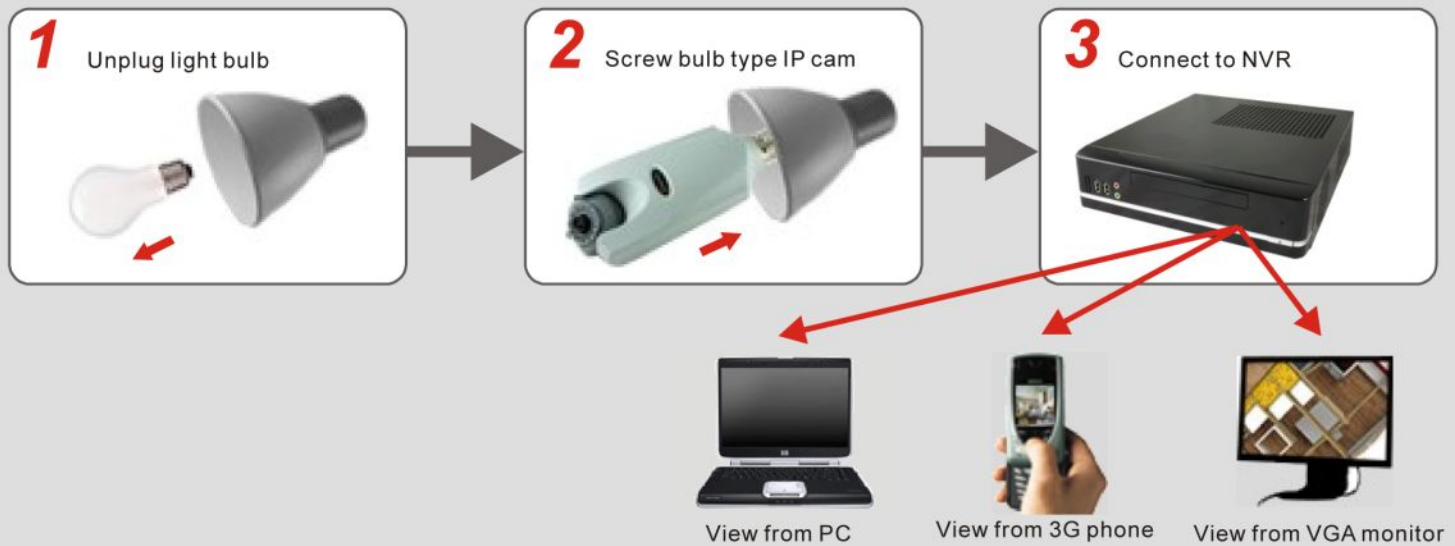

- Easy to install
- Easy to relocate
- No cabling
- No radiation
- Light lamp holder compatible connector for instant installation
- No more costly and ugly video cables
- Digitalized video signal for anti-interference
- Multi purpose stand for wall mount and ceiling mount
- Infrared illuminators for night vision

Instant Surveillance System

The surveillance system is becoming more and more important nowadays. However, the surveillance system for home and small business applications are normally limited by high installation cost, complex configurations and ugly cables. In order to solve those problems above, the lamp type IP cam with Instant Surveillance System was developed for easy using.

PLC technology for Instant Surveillance System

This system was based on the Ethernet system which built by the PLC (Power Line Communication) module. Due to both IP cam built-in with PLC module, the Ethernet connection can be automatically established over AC power line (AC 230V). Therefore, this surveillance system can be easily installed. The costly and ugly video cables are not longer required.

Works with PC

Works with HVR104L

Specifications

Lamp type IP cam	
Model No	XL-ICA-P101
Sensor	1/4.5-inch color CMOS sensor
Resolution	640x480
Display FPS	7 FPS
Video compression	MJPEG
View angle	Pan: 0°~350° (anit-twist), Tilt:45°~135°
IR distance	5~10M (IR LED x 12)
Dimension(mm)	150mm(L) x 100mm(W) x 100mm(H)
Weight	900g
Power source	AC 230V
Power consumption	360mA (IR on)
Work Temperature	-10° C ~ 50° C
Storage Temperature	-30° C ~ 60° C