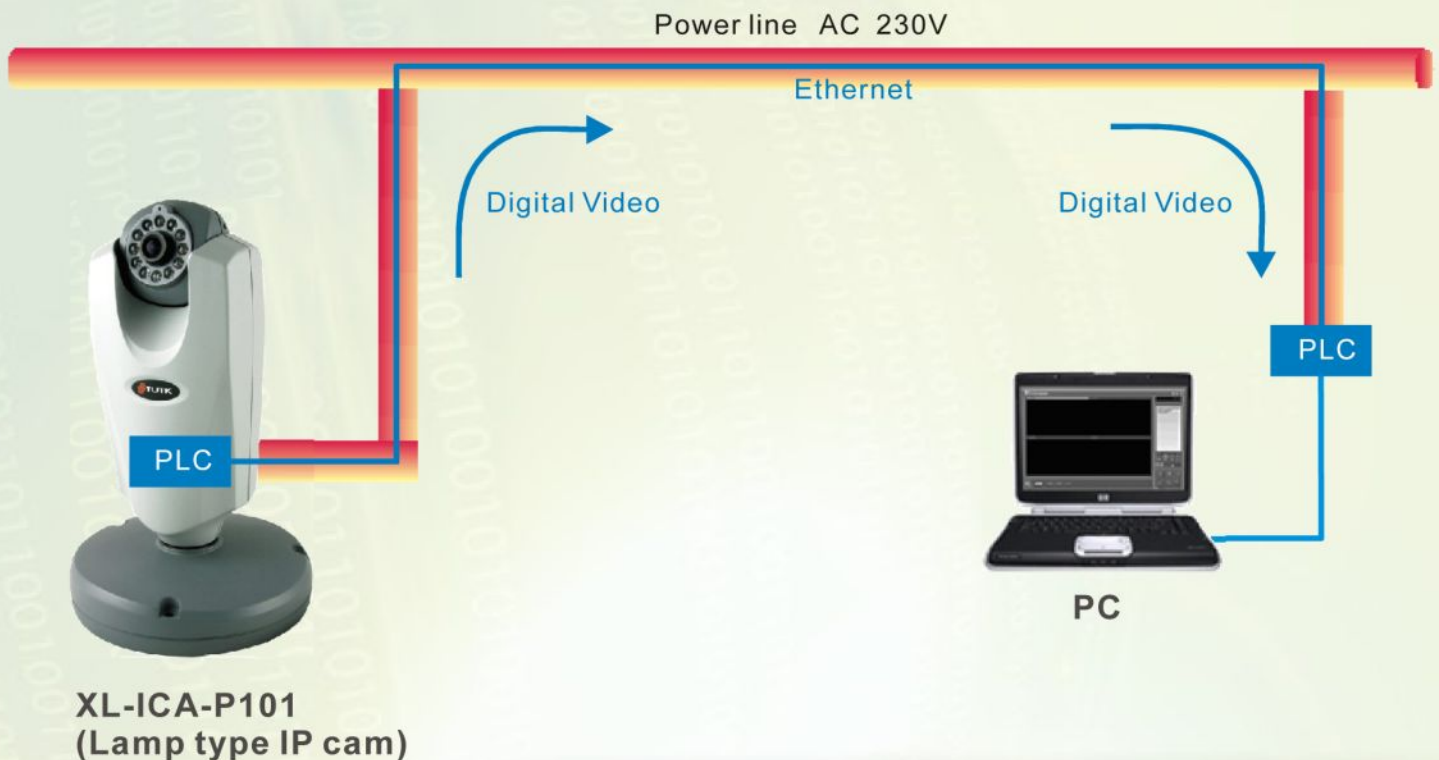

XtendLan[®]

XL-ICA-P101

*Lamp type IP cam
for Instant Surveillance System*

XL-ICA-P101 is a lamp type IP camera built-in with PLC (Power Line Communication) module for instant installation.

Based on this Instant Surveillance System, the digitalized video signal will be sent via existing power line. Therefore, the costly and ugly video cables are not longer required.

- Easy to install
- Easy to relocate
- No cabling
- No radiation
- Light lamp holder compatible connector for instant installation
- No more costly and ugly video cables
- Digitalized video signal for anti-interference
- Multi purpose stand for wall mount and ceiling mount
- Infrared illuminators for night vision

PLC technology for Instant Surveillance System

This system was based on the Ethernet system which built by the PLC (Power Line Communication) module. Due to both IP cam built-in with PLC module, the Ethernet connection can be automatically established over AC power line (AC 230V). Therefore, this surveillance system can be easily installed. The costly and ugly video cables are not longer required.

Works with PC

Works with HVR104L

Specifications

Lamp type IP cam	
Model No	XL-ICA-P101
Sensor	1/4.5-inch color CMOS sensor
Resolution	640x480
Display FPS	7 FPS
Video compression	MJPEG
View angle	Pan: 0°~350° (anit-twist), Tilt:45°~135°
IR distance	5~10M (IR LED x 12)
Dimension(mm)	150mm(L) x 100mm(W) x 100mm(H)
Weight	900g
Power source	AC 230V
Power consumption	360mA (IR on)
Work Temperature	-10° C ~ 50° C
Storage Temperature	-30° C ~ 60° C