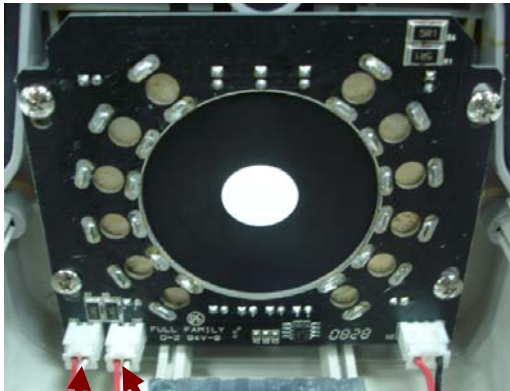

Power Connector

Input Connector   **Output Connector**