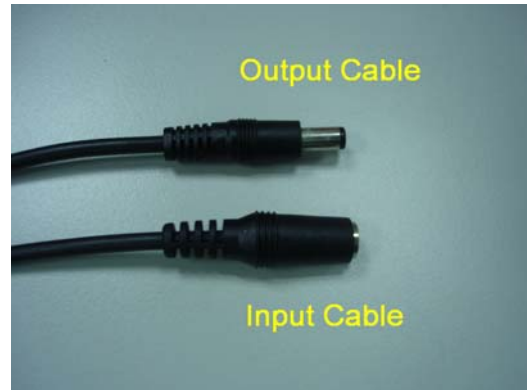

## Power Cable Definition

Cable	Description
Power Input	Connect to 12V DC, 1.5A power adapter.
Power Output	Connect to the power-in of camera.